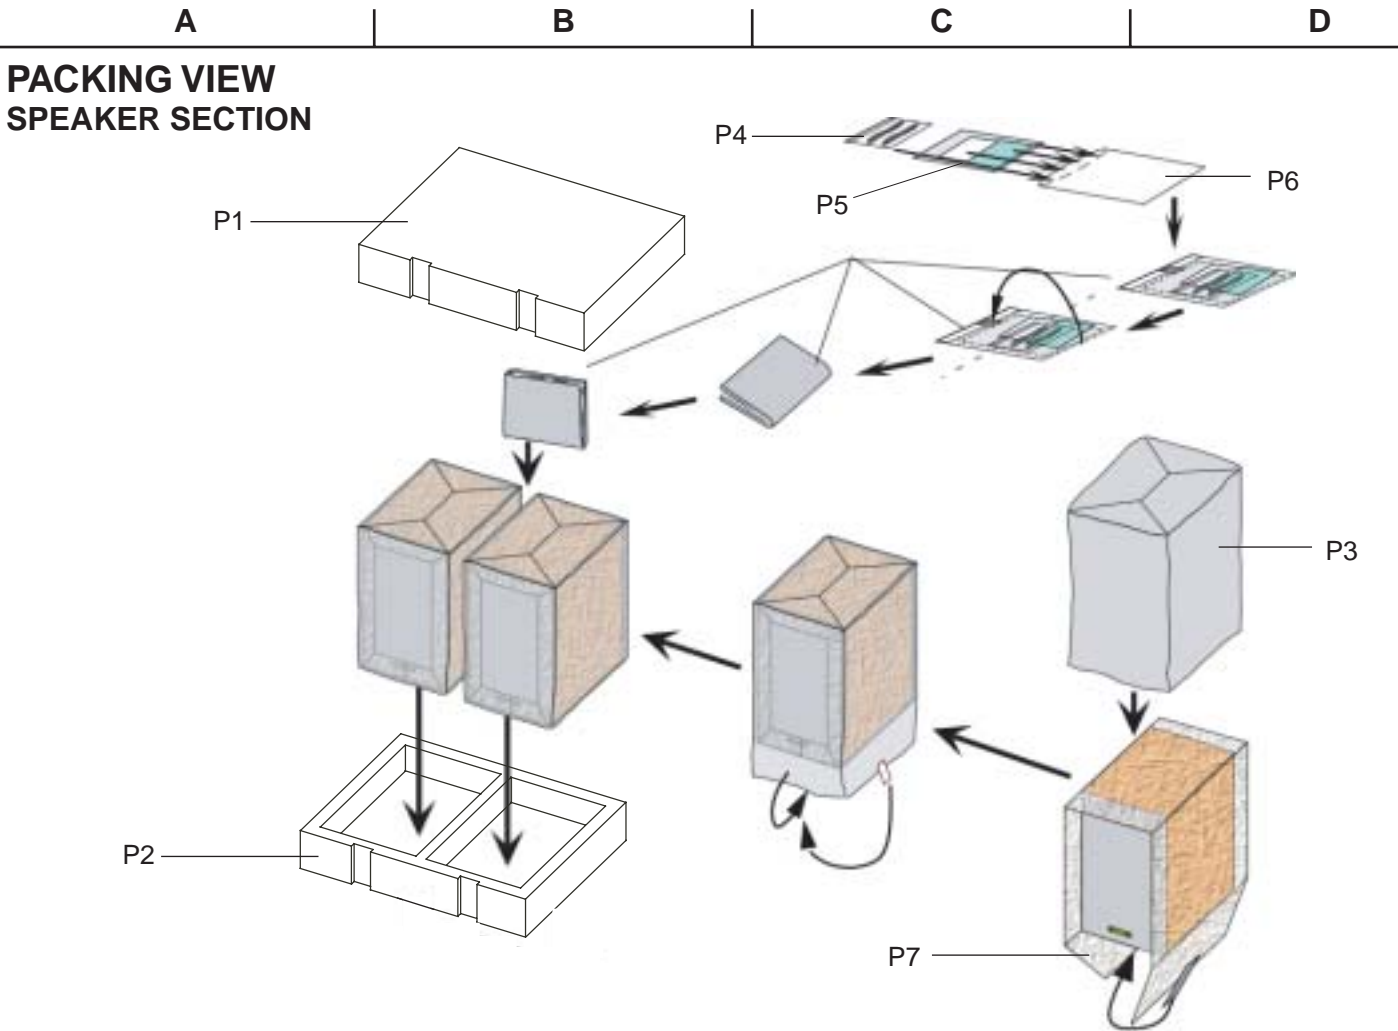

PARTS LIST

REF.No.	Description	Part No.	MODEL		Note
			DD,GT,DT	GR	
P1	Cushion (Top)	8950007200170	○	○	
P2	Cushion (Bottom)	8950007200180	○	○	
P3	Poly bag (500x500)	8950007200190	○	○	
P4	Speaker cable	8950007200200	○	○	
P5	Instruction manual	8950007200220	○	-	29343312
		8950007200230	-	○	29343313
P6	Poly bag (250x350)	29100097	○	○	
P7	Protection sheet (880x300)	8950007200240	○	○	

[NOTE]

- <DD> : USA & Canadian models only
- <DT> : Taiwanese model only
- <GR> : Chinese model only
- <GT> : Asian model only