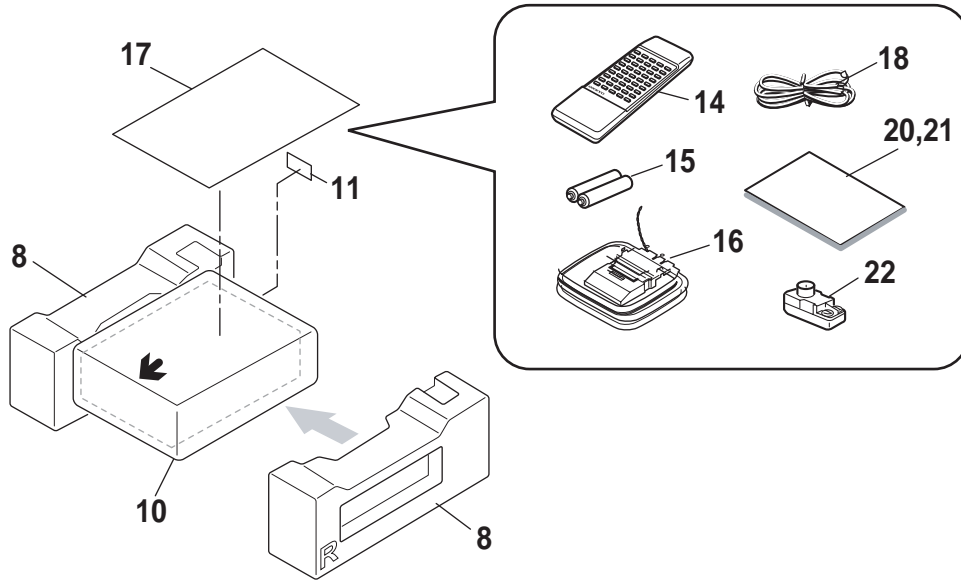

ONKYO SERVICE MANUAL

CD RECEIVER SYSTEM MODEL CS-210

Silver model

UDD,UDT	120V AC, 60Hz
UGT,UGR	220-230V AC, 50Hz

SAFETY-RELATED COMPONENT WARNING!!

COMPONENTS IDENTIFIED BY MARK \triangle ON THE SCHEMATIC DIAGRAM AND IN THE PARTS LIST ARE CRITICAL FOR RISK OF FIRE AND ELECTRIC SHOCK. REPLACE THESE COMPONENTS WITH ONKYO PARTS WHOSE PART NUMBERS APPEAR AS SHOWN IN THIS MANUAL.

MAKE LEAKAGE-CURRENT OR RESISTANCE MEASUREMENTS TO DETERMINE THAT EXPOSED PARTS ARE ACCEPTABLY INSULATED FROM THE SUPPLY CIRCUIT BEFORE RETURNING THE APPLIANCE TO THE CUSTOMER.

PACKING VIEW
TOTAL SECTION